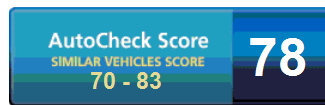

COMFORT EQUIPMENT & ACCESSORIES

AM/FM Stereo	StabiliTrak
Keyless Entry	Alloy Wheels
Bluetooth Wireless	OnStar
Rear Spoiler	Cruise Control
Power Windows	Manual, 6-Spd
CD/MP3 (Single Disc)	Traction Control
Air Conditioning	Power Steering
F&R Head Curtain Air Bags	RWD
SiriusXM Satellite	Power Door Locks
V6, 3.6 Liter	CD Player
Daytime Running Lights	Subwoofer
ABS (4-Wheel)	Anti-Theft
Tilt Wheel	Voice Activated
Dual Air Bags	Touch Screen
Side Air Bags