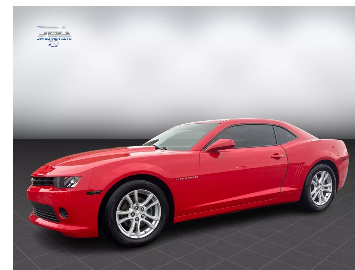

2014 Chevrolet Camaro LS Coupe 2D

Stock #: RJ25012   **VIN:** 2G1FE1E31E9260997
Mileage: 85,578   **Engine:** V6, 3.6 Liter
Transmission: Manual   **Ext. Color:** Red Hot

CITY: 17 mpg
HWY: 28 mpg

Gas MPG is based on EPA rating at time of manufacture.

COMFORT EQUIPMENT & ACCESSORIES

AM/FM Stereo	StabiliTrak
Keyless Entry	Alloy Wheels
Bluetooth Wireless	OnStar
Rear Spoiler	Cruise Control
Power Windows	Manual, 6-Spd
CD/MP3 (Single Disc)	Traction Control
Air Conditioning	Power Steering
F&R Head Curtain Air Bags	RWD
SiriusXM Satellite	Power Door Locks
V6, 3.6 Liter	CD Player
Daytime Running Lights	Subwoofer
ABS (4-Wheel)	Anti-Theft
Tilt Wheel	Voice Activated
Dual Air Bags	Touch Screen
Side Air Bags	

Business Hours

Monday 8:00 AM - 7:00 PM
Tuesday 8:00 AM - 7:00 PM
Wednesday 8:00 AM - 7:00 PM
Thursday 8:00 AM - 7:00 PM
Friday 8:00 AM - 7:00 PM
Saturday 9:00 AM - 6:00 PM

Call For Details: (812) 944-3101

GOOD or BAD Credits, Low Financing Available!

Prices for this vehicle as equipped do not include charges such as: License, Title, Registration Fees, State or Local Taxes, Finance Charges, Credit Investigation, Optional Credit Insurance, Physical damage or Liability Insurance, or Delivery Fees.