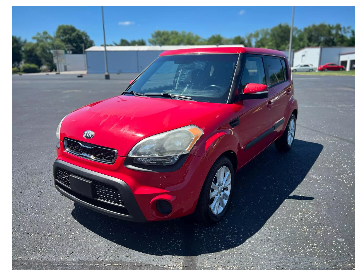

2013 Kia Soul ! Wagon 4D

Stock #: RB24107   **VIN:** KNDJT2A64D7537915
Mileage: 137,476   **Engine:** 4-Cyl, 2.0 Liter
Transmission: Automatic   **Ext. Color:** Molten

CITY: 23 mpg
HWY: 28 mpg

Gas MPG is based on EPA rating at time of manufacture.

COMFORT EQUIPMENT & ACCESSORIES

Hill Start Assist Control	Infinity Premium Sound
Head Curtain Air Bags	Side Air Bags
Rear Spoiler	Moon Roof
AM/FM Stereo	Alloy Wheels
Tilt & Telescoping Wheel	Power Steering
CD/MP3 (Single Disc)	Bluetooth Wireless
Dual Air Bags	4-Cyl, 2.0 Liter
Power Door Locks	Keyless Entry
Air Conditioning	Cruise Control
ABS (4-Wheel)	Stability Control
Power Windows	UVO Telematics
Automatic, 6-Spd	Backup Camera
Fog Lights	Traction Control
FWD	
SiriusXM Satellite	

Business Hours

Monday 9:00 AM - 7:00 PM
Tuesday 9:00 AM - 7:00 PM
Wednesday 9:00 AM - 7:00 PM
Thursday 9:00 AM - 7:00 PM
Friday 9:00 AM - 7:00 PM
Saturday 9:00 AM - 6:00 PM

Call For Details: (812) 944-3101

GOOD or BAD Credits, Low Financing Available!

Prices for this vehicle as equipped do not include charges such as: License, Title, Registration Fees, State or Local Taxes, Finance Charges, Credit Investigation, Optional Credit Insurance, Physical damage or Liability Insurance, or Delivery Fees.