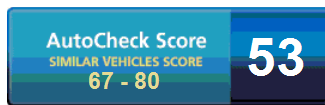

COMFORT EQUIPMENT & ACCESSORIES

Hill Start Assist Control	Infinity Premium Sound
Head Curtain Air Bags	Side Air Bags
Rear Spoiler	Moon Roof
AM/FM Stereo	Alloy Wheels
Tilt & Telescoping Wheel	Power Steering
CD/MP3 (Single Disc)	Bluetooth Wireless
Dual Air Bags	4-Cyl, 2.0 Liter
Power Door Locks	Keyless Entry
Air Conditioning	Cruise Control
ABS (4-Wheel)	Stability Control
Power Windows	UVO Telematics
Automatic, 6-Spd	Backup Camera
Fog Lights	Traction Control
FWD	
SiriusXM Satellite